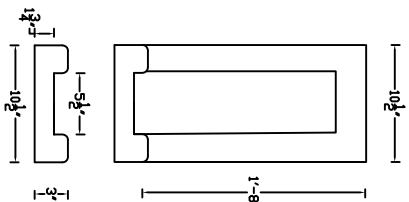

Product Code 1230SB
12"X30" SPLASH BLOCK
Camp Logan Cement Inc.
www.camploganconcrete.com
800-445-9062
clew@camploganconcrete.com

Product Code 1630SB
16"X30" SPLASH BLOCK COMMERCIAL
Camp Logan Cement Inc.
www.camploganconcrete.com
800-445-9062
clew@camploganconcrete.com

Product Code 1220SB
12"X20" SPLASH BLOCK
Camp Logan Cement Inc.
www.camploganconcrete.com
800-445-9062
clew@camploganconcrete.com

Product Code 1624SB
16"X30" SPLASH BLOCK COMMERCIAL
Camp Logan Cement Inc.
www.camploganconcrete.com
800-445-9062
clew@camploganconcrete.com