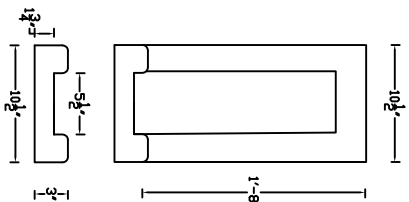

Product Code 1220SB
12"X20" SPLASH BLOCK
Camp Logan Cement Inc.
www.camploganconcrete.com
800-445-9062
clew@camploganconcrete.com