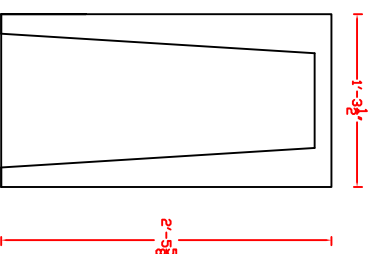

Product Code 1230SB
12"X30" SPLASH BLOCK
Camp Logan Cement Inc.
www.camploganconcrete.com
800-445-9062
clew@camploganconcrete.com

Product Code 1630SB
16"X30" SPLASH BLOCK COMMERCIAL
Camp Logan Cement Inc.
www.camploganconcrete.com
800-445-9062
clew@camploganconcrete.com