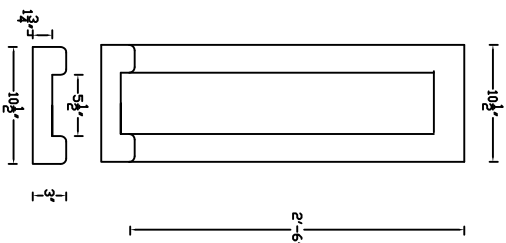

Product Code 1230SB
12"X30" SPLASH BLOCK
Camp Logan Cement Inc.
www.camploganconcrete.com
800-445-9062
clew@camploganconcrete.com

Product Code 1630SB
16"X30" SPLASH BLOCK COMMERCIAL
Camp Logan Cement Inc.
www.camploganconcrete.com
800-445-9062
clew@camploganconcrete.com

Product Code 1220SB
12"X20" SPLASH BLOCK
Camp Logan Cement Inc.
www.camploganconcrete.com
800-445-9062
clew@camploganconcrete.com

Product Code 1624SB
16"X30" SPLASH BLOCK COMMERCIAL
Camp Logan Cement Inc.
www.camploganconcrete.com
800-445-9062
clew@camploganconcrete.com