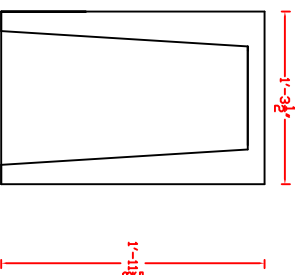

Product Code 1624SB
16"X30" SPLASH BLOCK COMMERCIAL
Camp Logan Cement Inc.
www.camploganconcrete.com
800-445-9062
clew@camploganconcrete.com