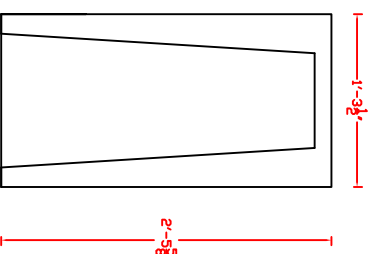

Product Code 1630SB
16"X30" SPLASH BLOCK COMMERCIAL
Camp Logan Cement Inc.
www.camploganconcrete.com
800-445-9062
clew@camploganconcrete.com